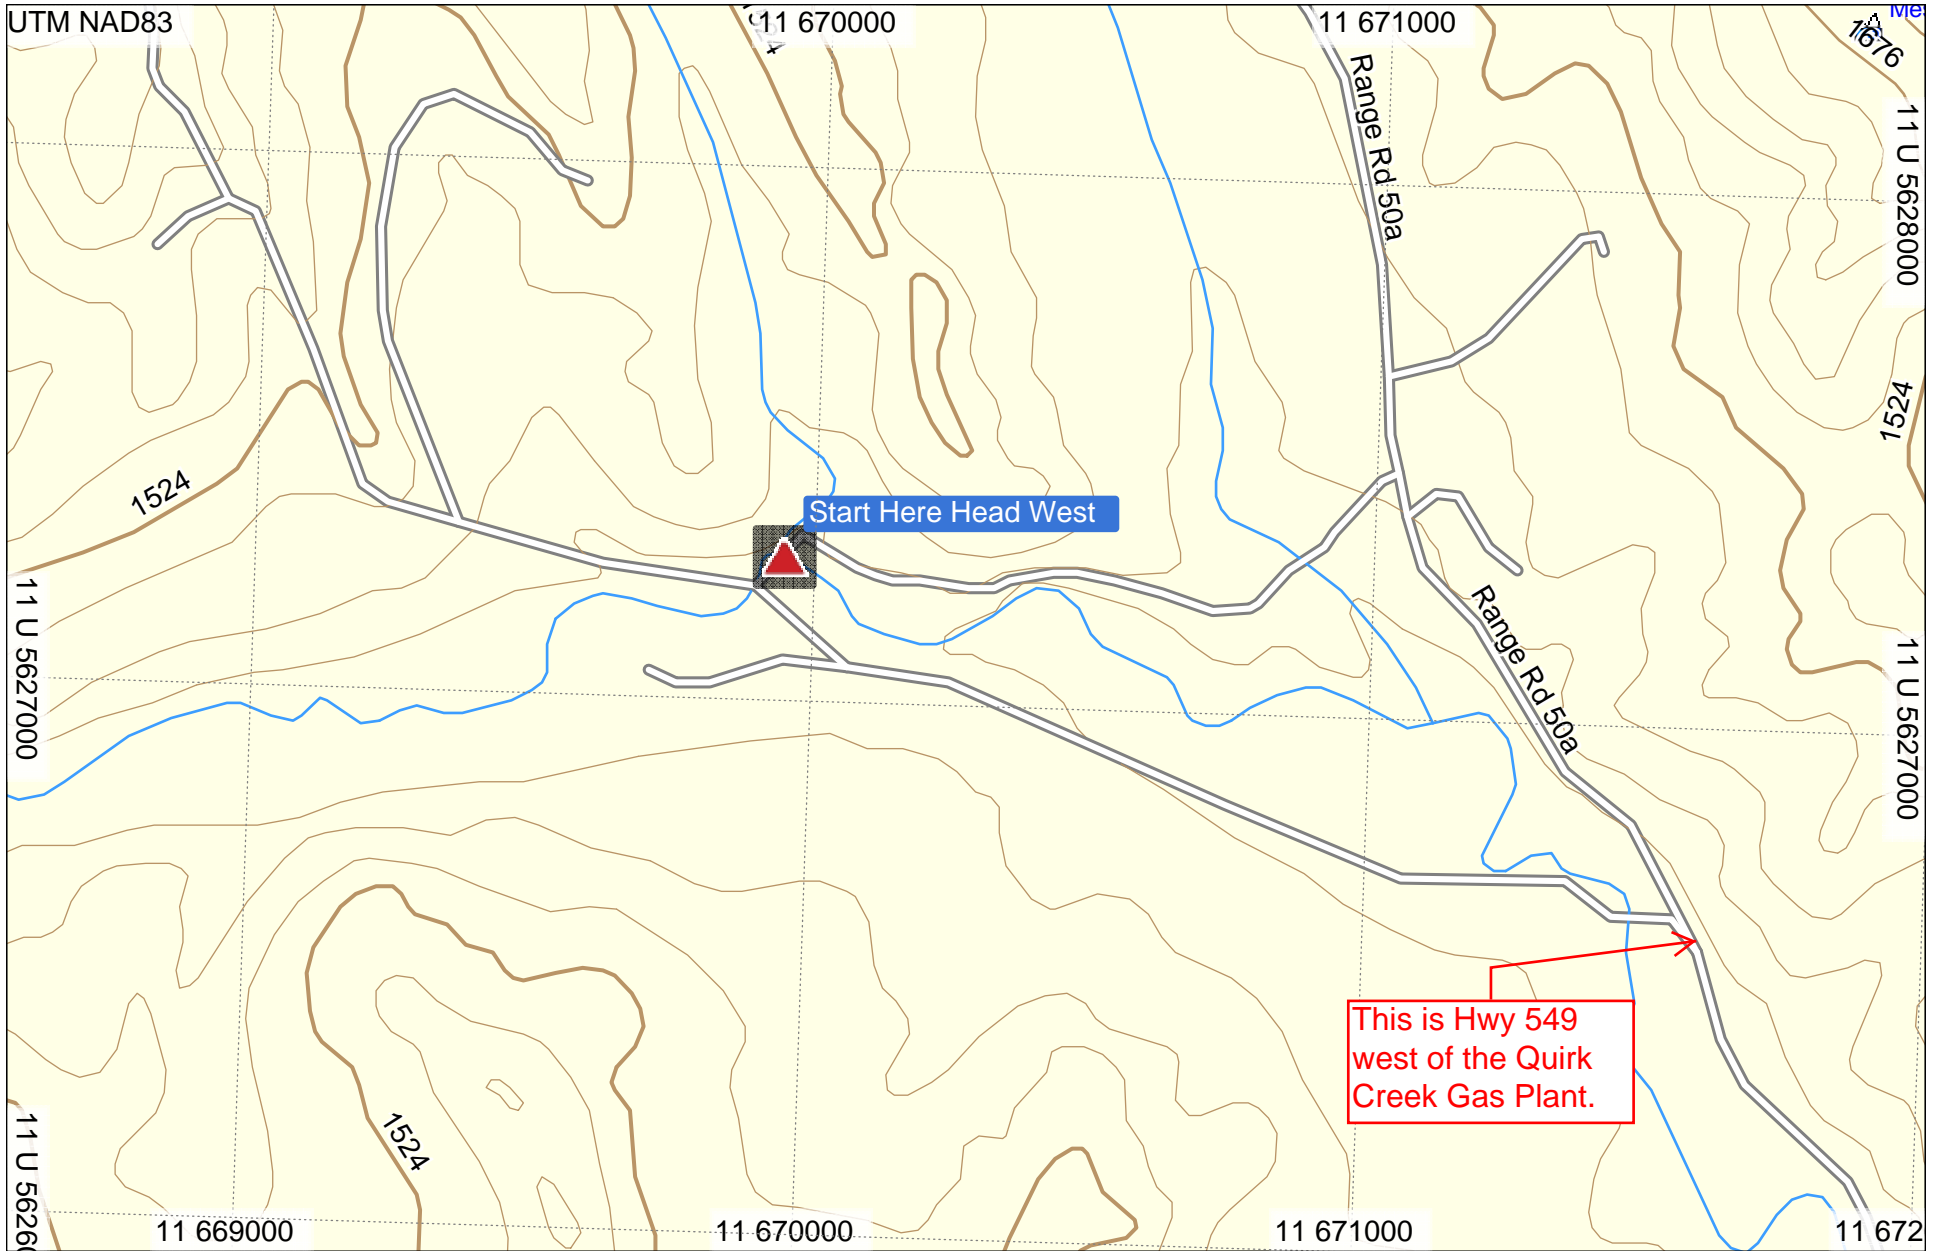

Topo Canada v4
 ©2009 Garmin® Ltd. or its subsidiaries
 ©DMTI Spatial 2008

scratch

2010.01.01

Topo Canada v4
©2009 Garmin® Ltd. or its subsidiaries
©DMTI Spatial 2008

scratch

GARMIN